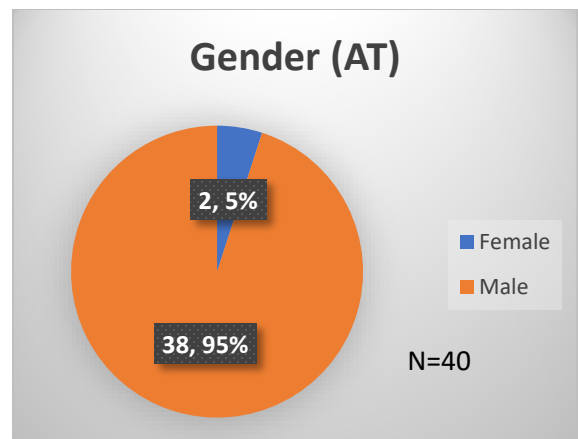

Daily Data Dashboard – February 22, 2023

Demographics for JTDC Population

Wednesday Morning Midnight Count

Total # of probation Involved youth¹: 1,102

¹ Probation Active: Any youth who is pending sentencing with an active social history, has been formally placed on probation or supervision with Cook County Juvenile Probation on the date of the report.

*Age, Gender and Race for Criminal Court population (N=1) is not represented in this report.

Data sources: cFive Supervisor – Probation Population and RMIS – JTDC Population

Daily Data Dashboard – February 22, 2023
Demographics for JTDC Population
Wednesday Morning Midnight Count