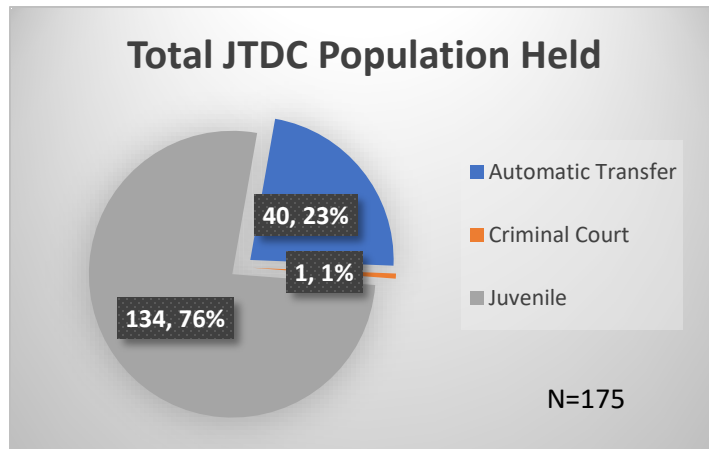

Daily Data Dashboard – February 22, 2023

Demographics for JTDC Population

Wednesday Morning Midnight Count

Total # of probation Involved youth¹: 1,102

¹ Probation Active: Any youth who is pending sentencing with an active social history, has been formally placed on probation or supervision with Cook County Juvenile Probation on the date of the report.

*Age, Gender and Race for Criminal Court population (N=1) is not represented in this report.

Data sources: cFive Supervisor – Probation Population and RMIS – JTDC Population

Daily Data Dashboard – February 22, 2023
Demographics for JTDC Population
Wednesday Morning Midnight Count