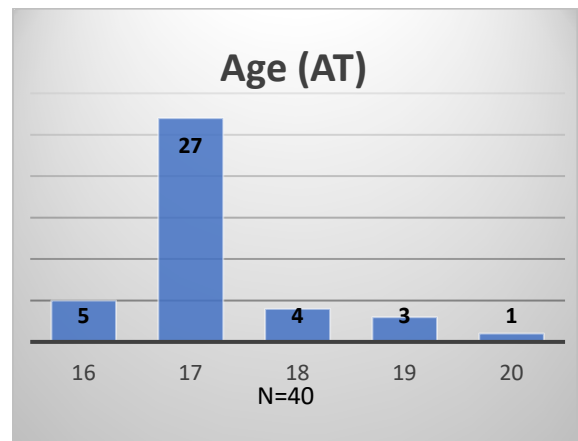

Daily Data Dashboard – February 22, 2023

Demographics for JTDC Population

Wednesday Morning Midnight Count

Total # of probation Involved youth¹: 1,102

¹ Probation Active: Any youth who is pending sentencing with an active social history, has been formally placed on probation or supervision with Cook County Juvenile Probation on the date of the report.

*Age, Gender and Race for Criminal Court population (N=1) is not represented in this report.

Data sources: cFive Supervisor – Probation Population and RMIS – JTDC Population

Daily Data Dashboard – February 22, 2023
Demographics for JTDC Population
Wednesday Morning Midnight Count