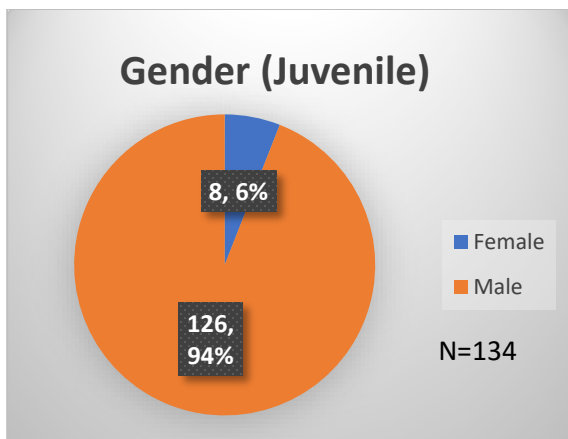

Daily Data Dashboard – February 22, 2023

Demographics for JTDC Population

Wednesday Morning Midnight Count

Total # of probation Involved youth¹: 1,102

¹ Probation Active: Any youth who is pending sentencing with an active social history, has been formally placed on probation or supervision with Cook County Juvenile Probation on the date of the report.

*Age, Gender and Race for Criminal Court population (N=1) is not represented in this report.

Data sources: cFive Supervisor – Probation Population and RMIS – JTDC Population

Daily Data Dashboard – February 22, 2023
Demographics for JTDC Population
Wednesday Morning Midnight Count