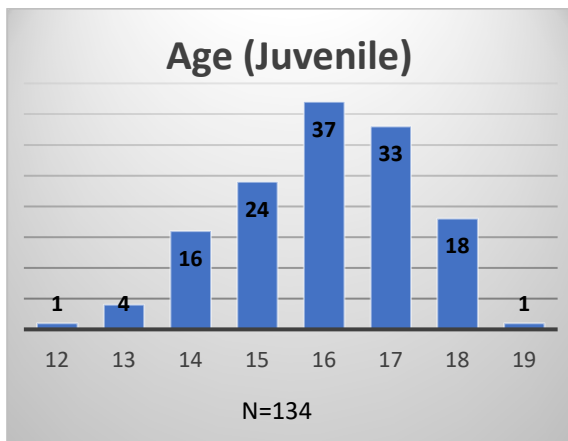

Daily Data Dashboard – February 22, 2023

Demographics for JTDC Population

Wednesday Morning Midnight Count

Total # of probation Involved youth¹: 1,102

¹ Probation Active: Any youth who is pending sentencing with an active social history, has been formally placed on probation or supervision with Cook County Juvenile Probation on the date of the report.

*Age, Gender and Race for Criminal Court population (N=1) is not represented in this report.

Data sources: cFive Supervisor – Probation Population and RMIS – JTDC Population

Daily Data Dashboard – February 22, 2023
Demographics for JTDC Population
Wednesday Morning Midnight Count